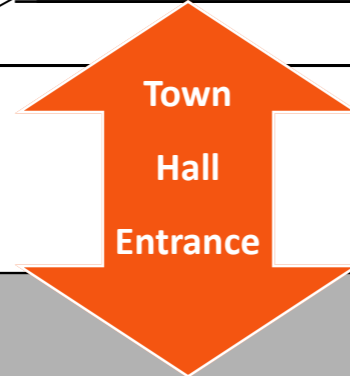

14 MP

15 MP

16 MP

Cafe

ROAD

Vehicle Exit

BEDFORD SQUARE

See Separate
Guildhall Car Park
Floor Plan