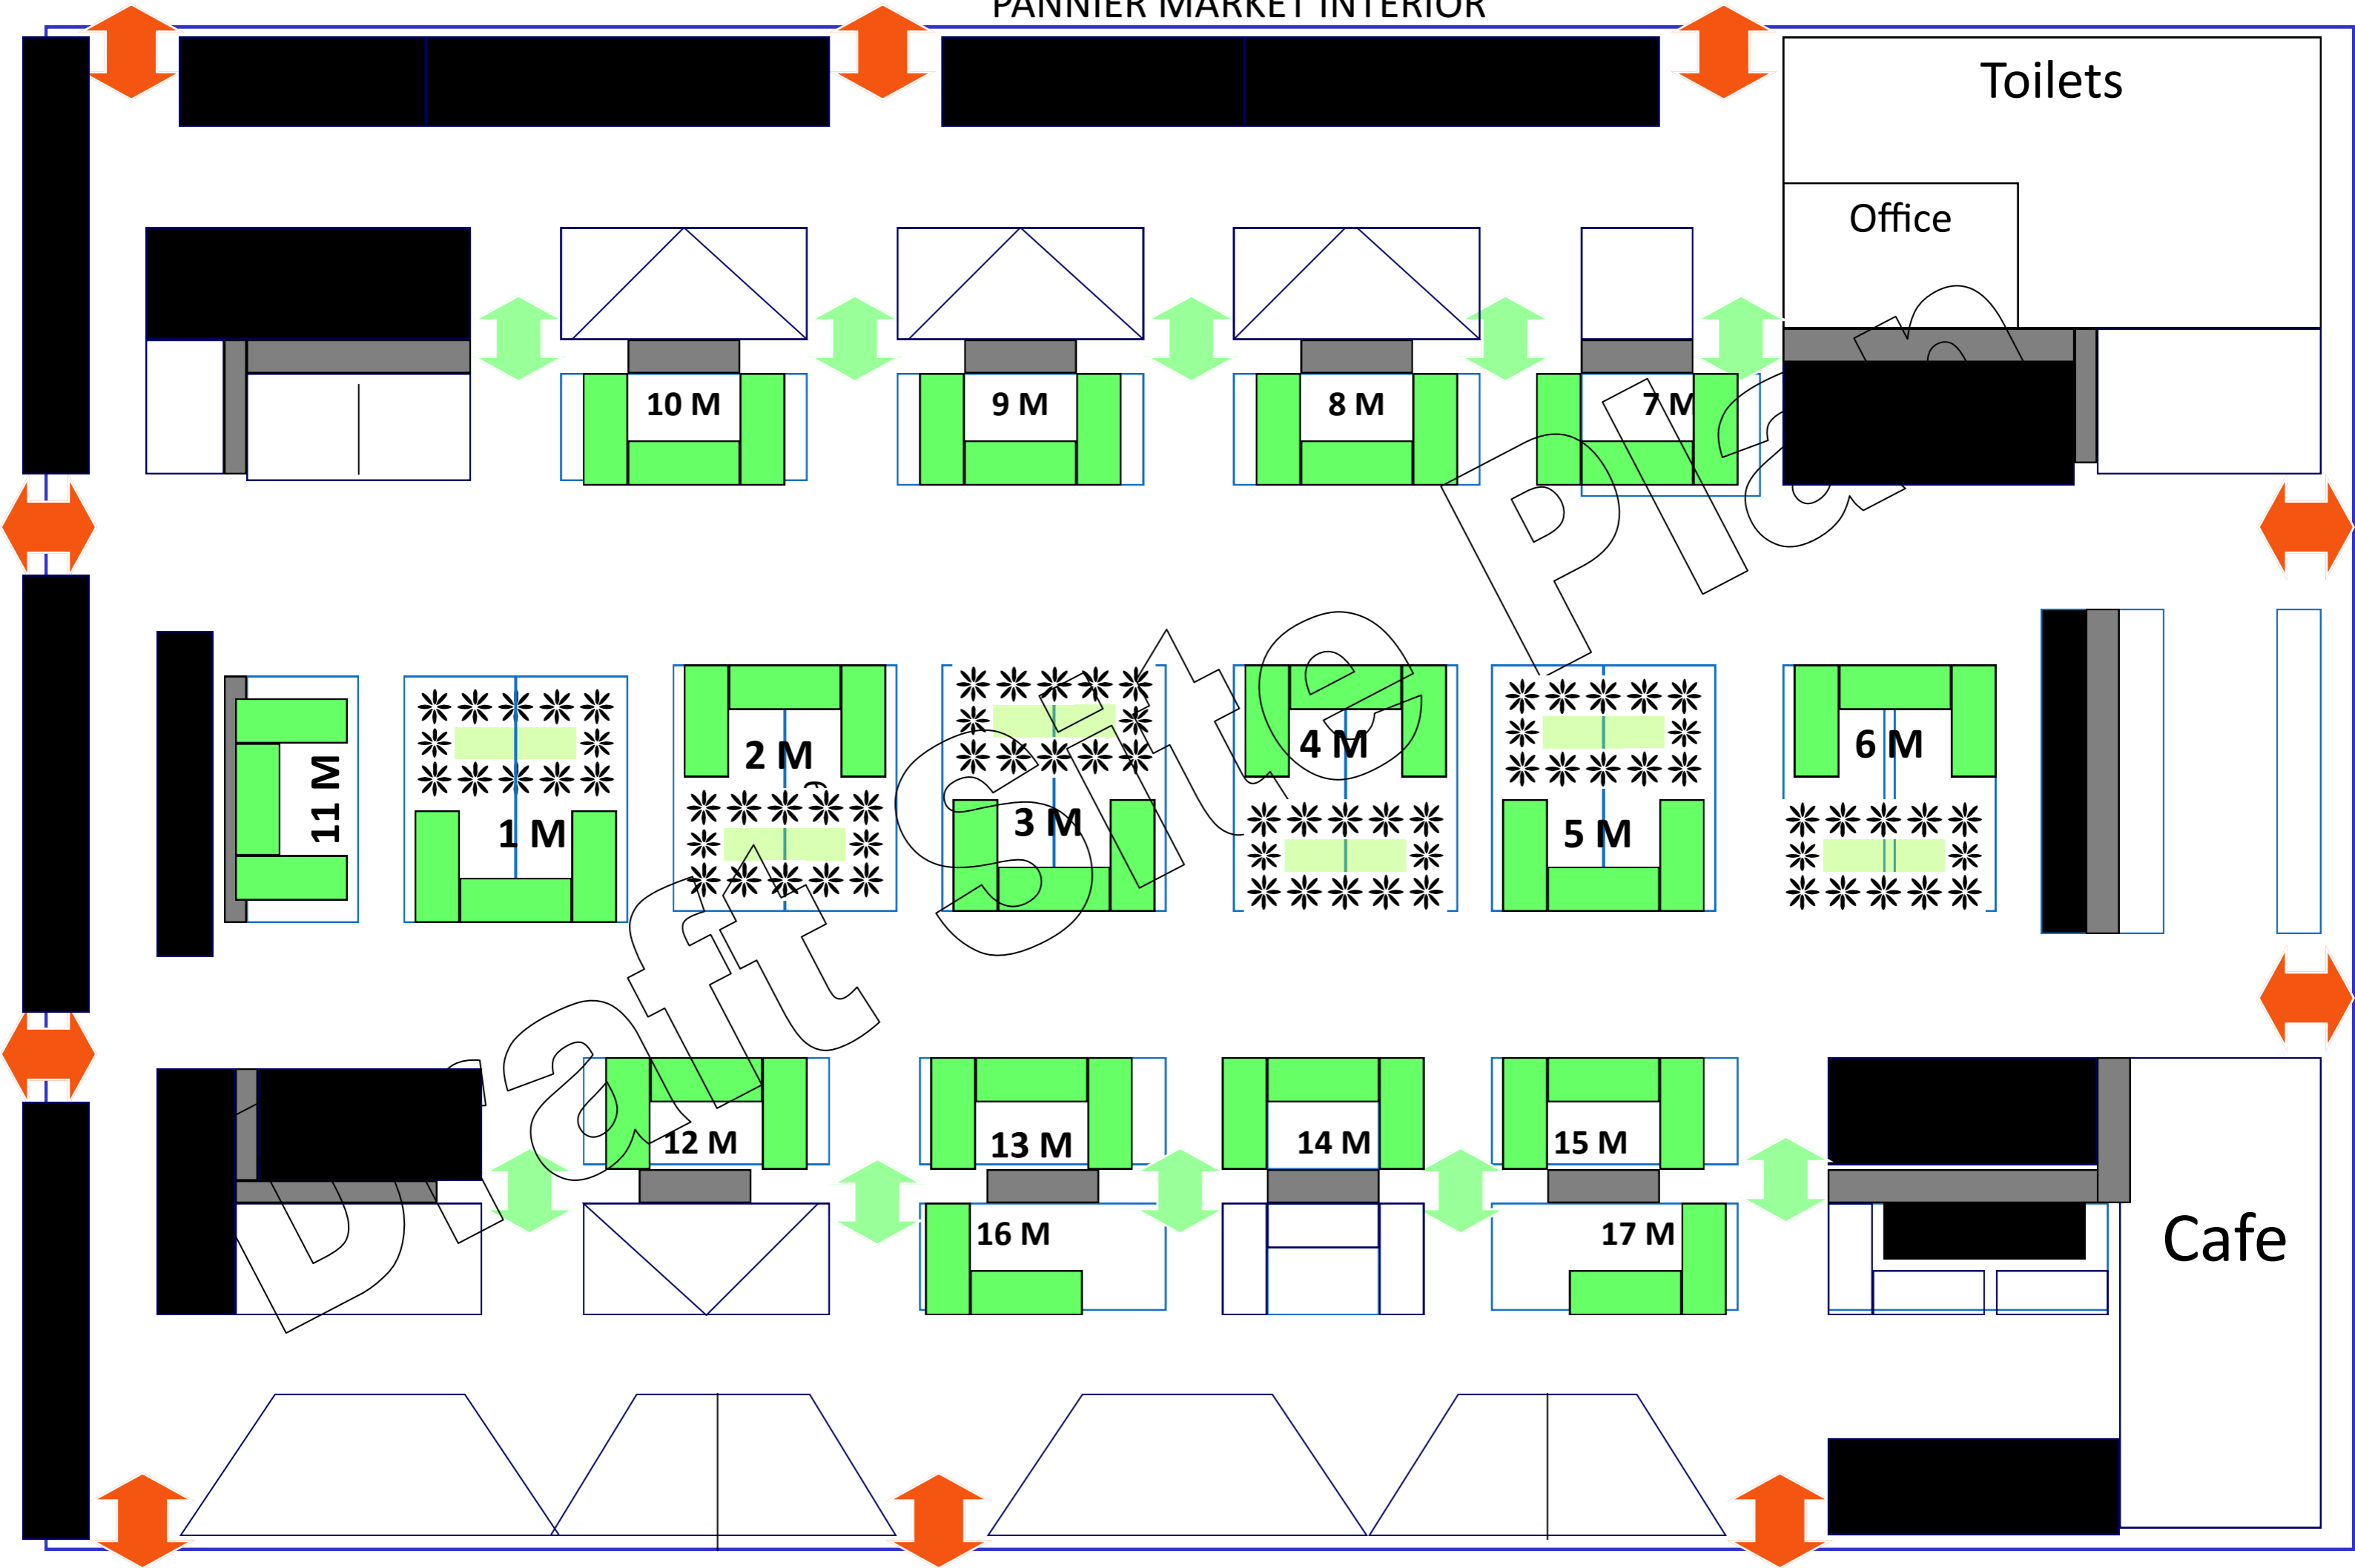

PANNIER MARKET INTERIOR

DC

Dukes Cafe

Dukes Cafe

3 MC

4 MC

5 MC

6 MC

7 MC

PANNIER MARKET PERIMETER

ROAD

PM

6 MP

7 MP

PM

8 MP

14 MP

15 MP

16 MP

Cafe

ROAD

Vehicle Exit

BEDFORD SQUARE

See Separate
Guildhall Car Park
Floor Plan

BEDFORD

SQUARE

Town Hall