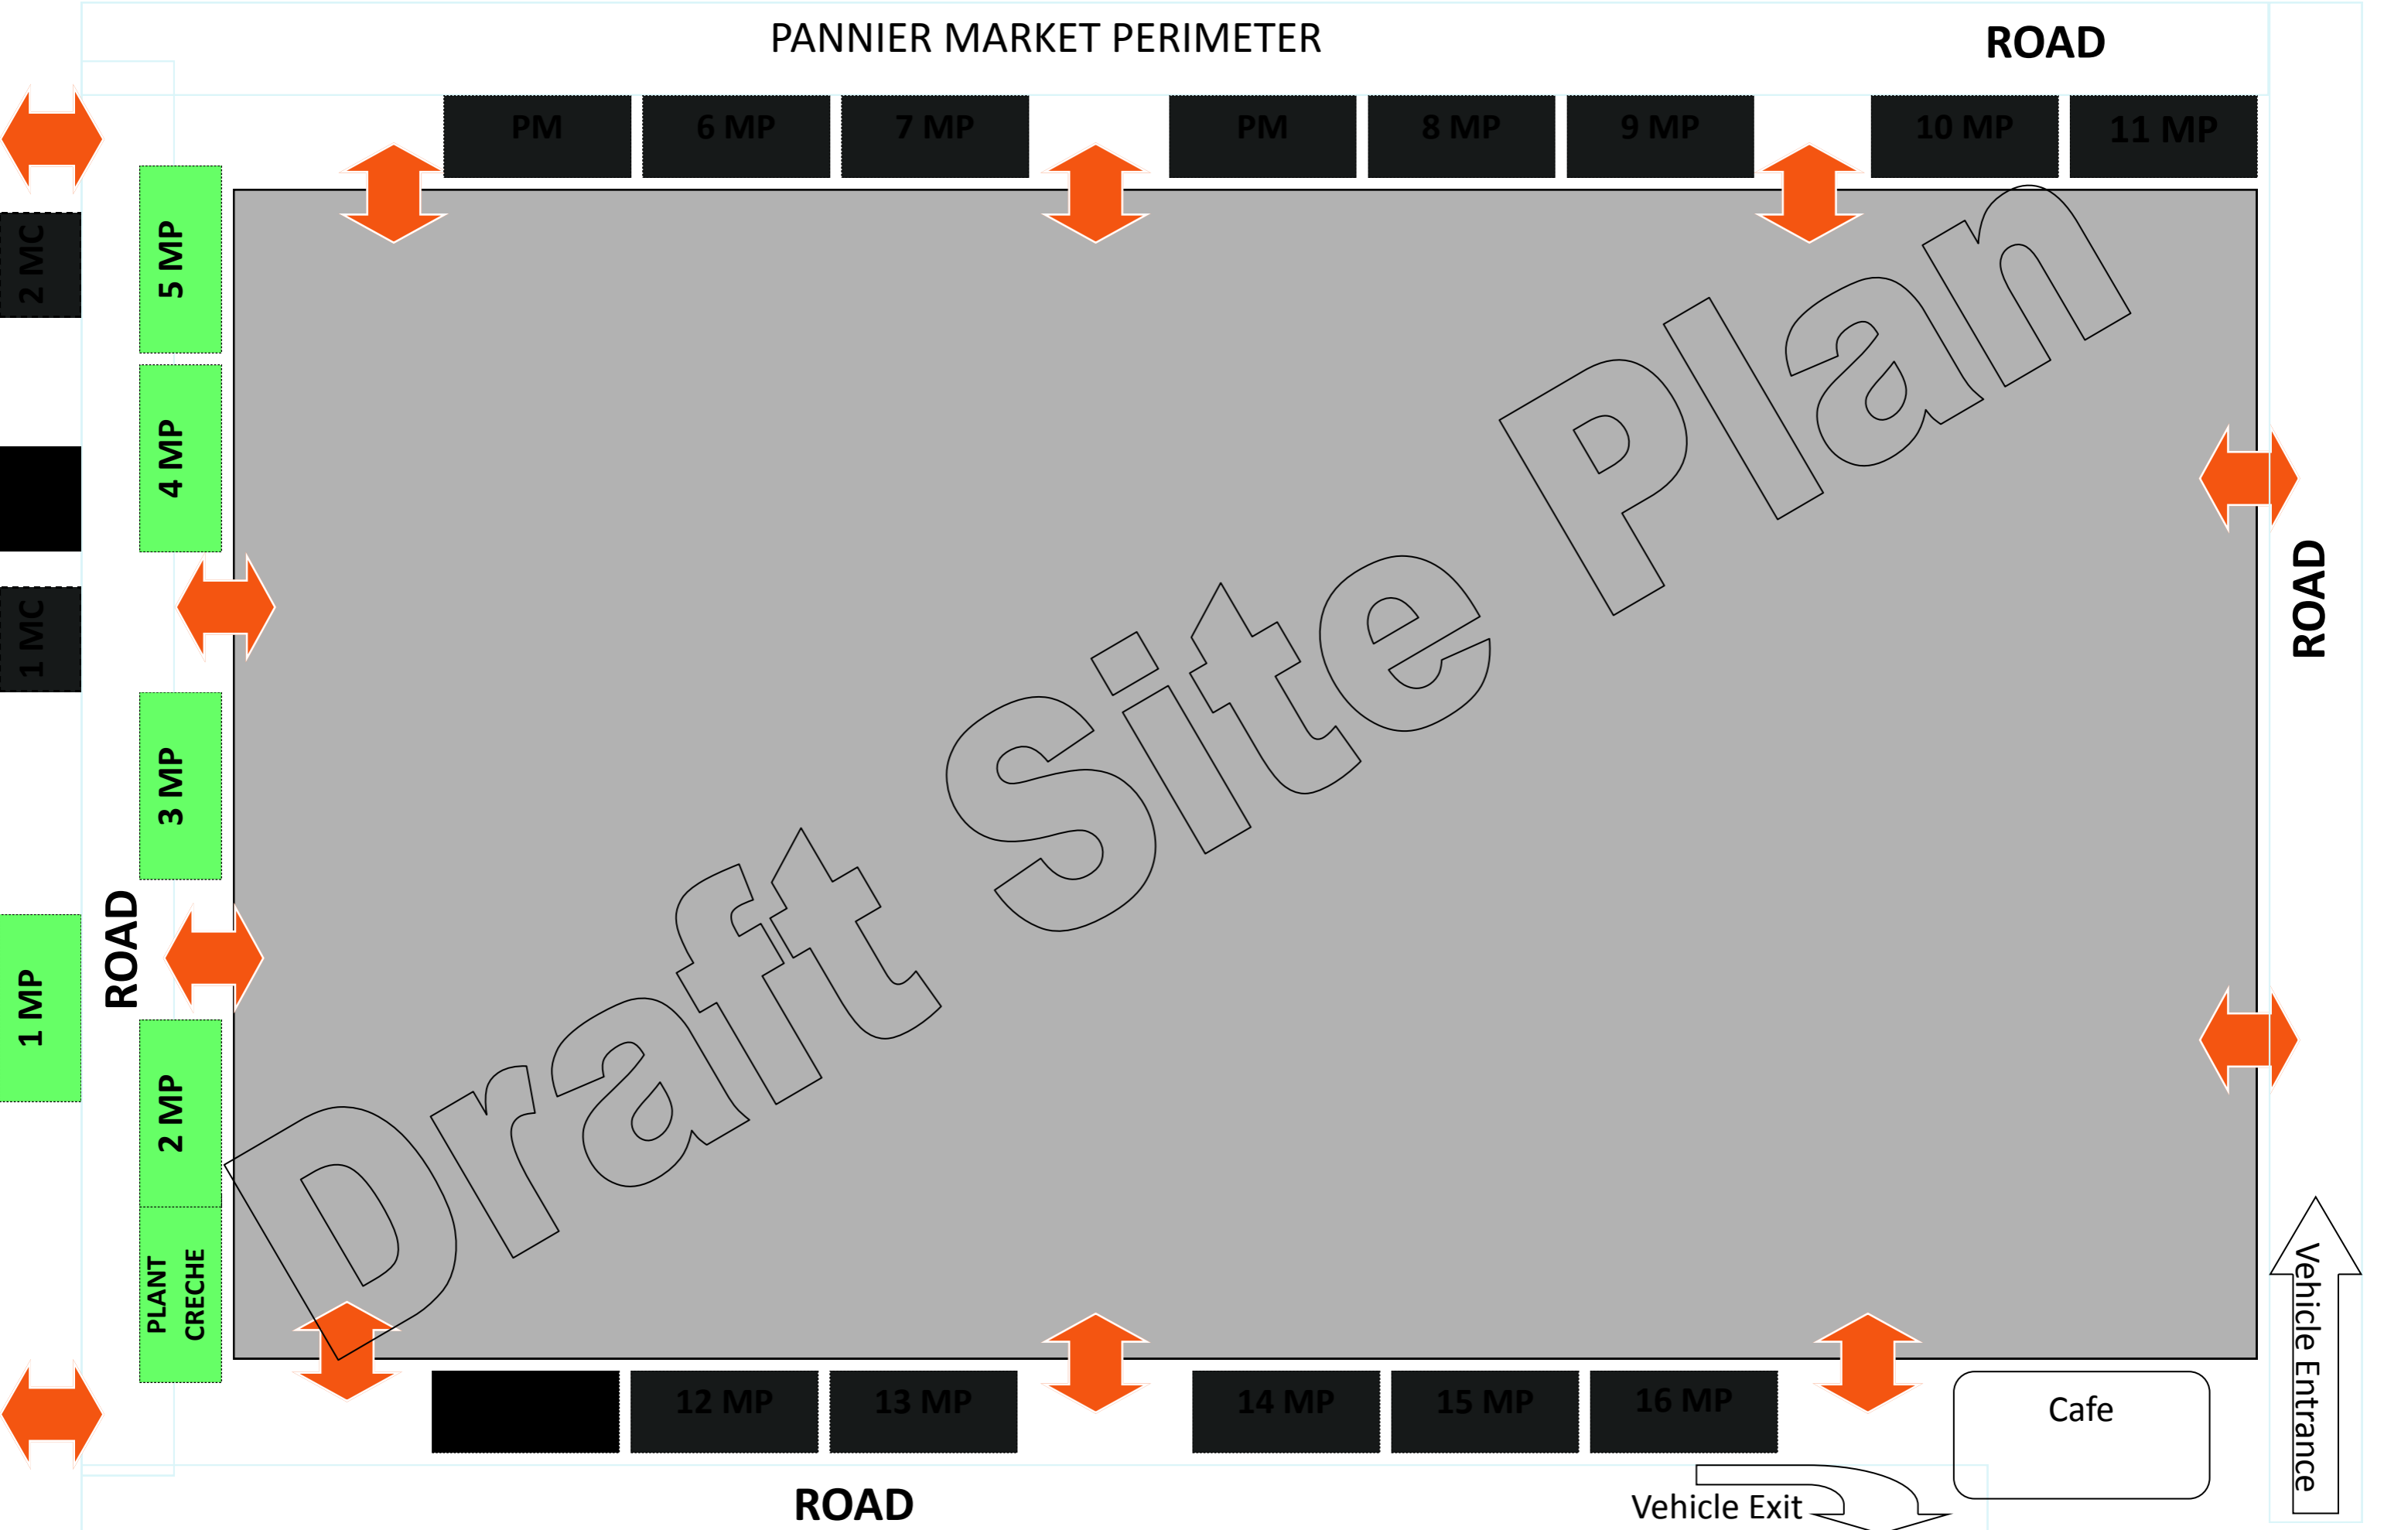

14 MP

15 MP

16 MP

Cafe

ROAD

Vehicle Exit

BEDFORD SQUARE

See Separate
Guildhall Car Park
Floor Plan