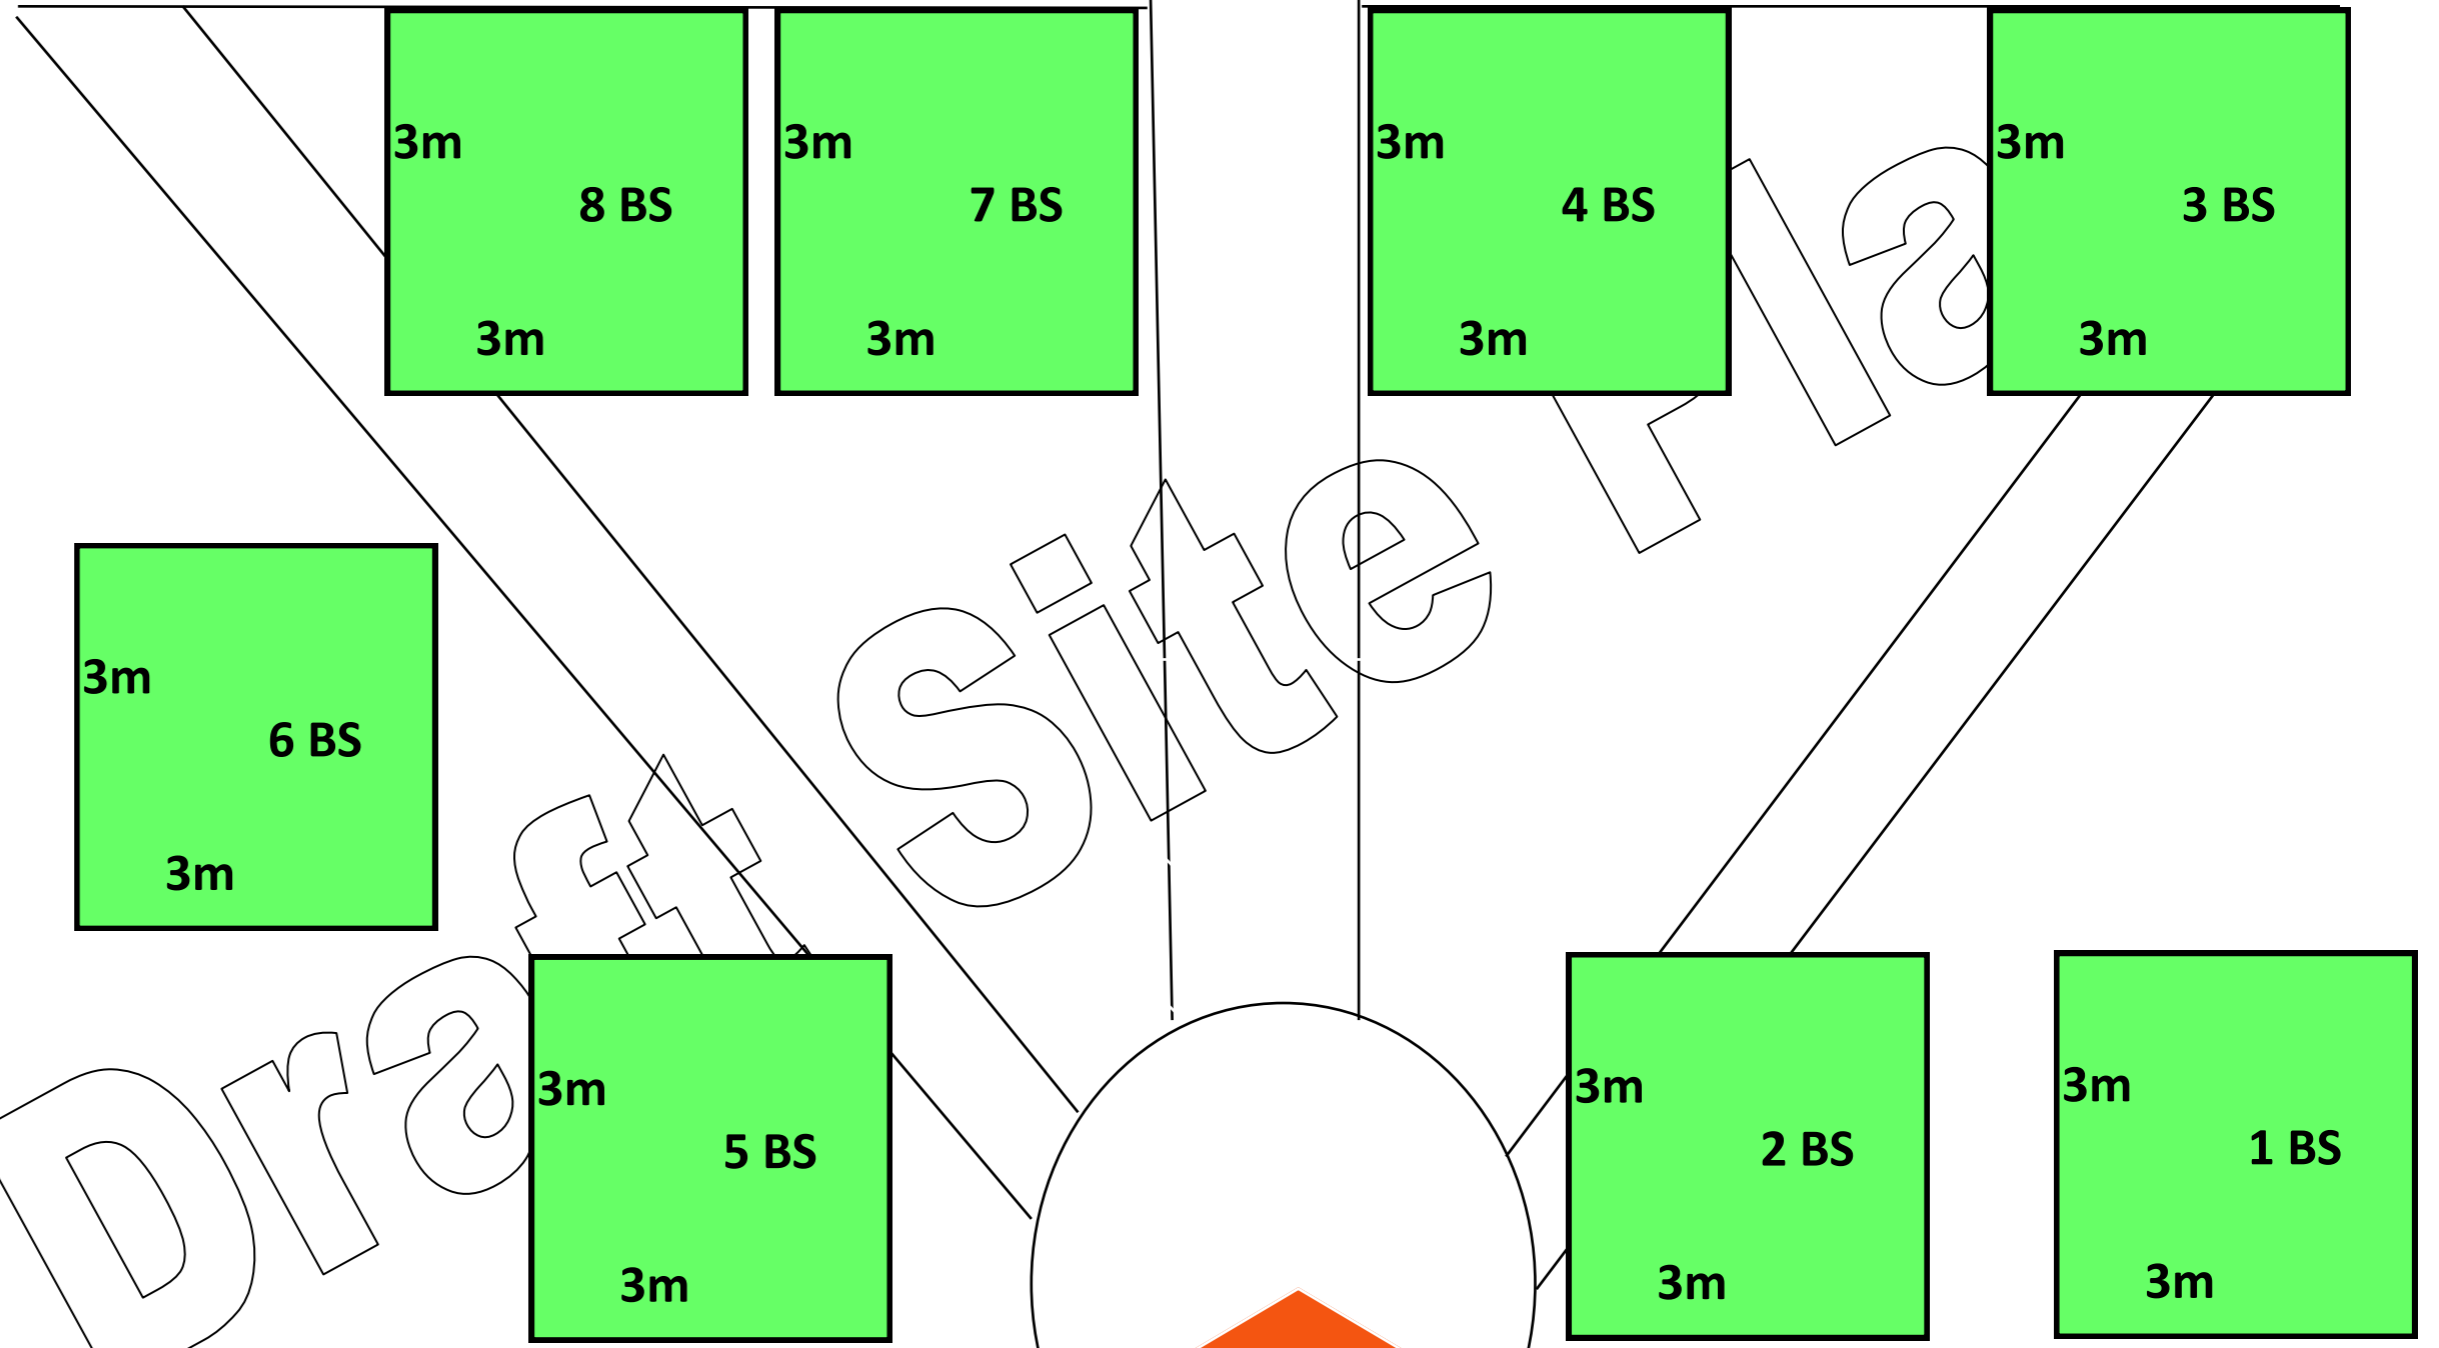

14 MP

15 MP

16 MP

Cafe

ROAD

Vehicle Exit

BEDFORD SQUARE

See Separate
Guildhall Car Park
Floor Plan

BEDFORD

SQUARE

Town Hall