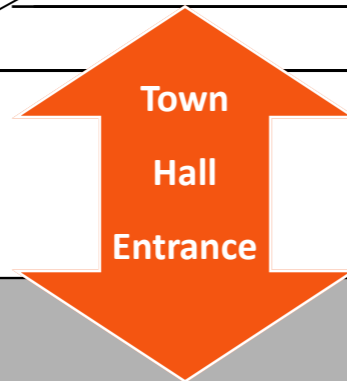

15 MP

16 MP

Cafe

ROAD

Vehicle Exit

Draft Site Plan

BEDFORD SQUARE

See Separate
Guildhall Car Park
Floor Plan