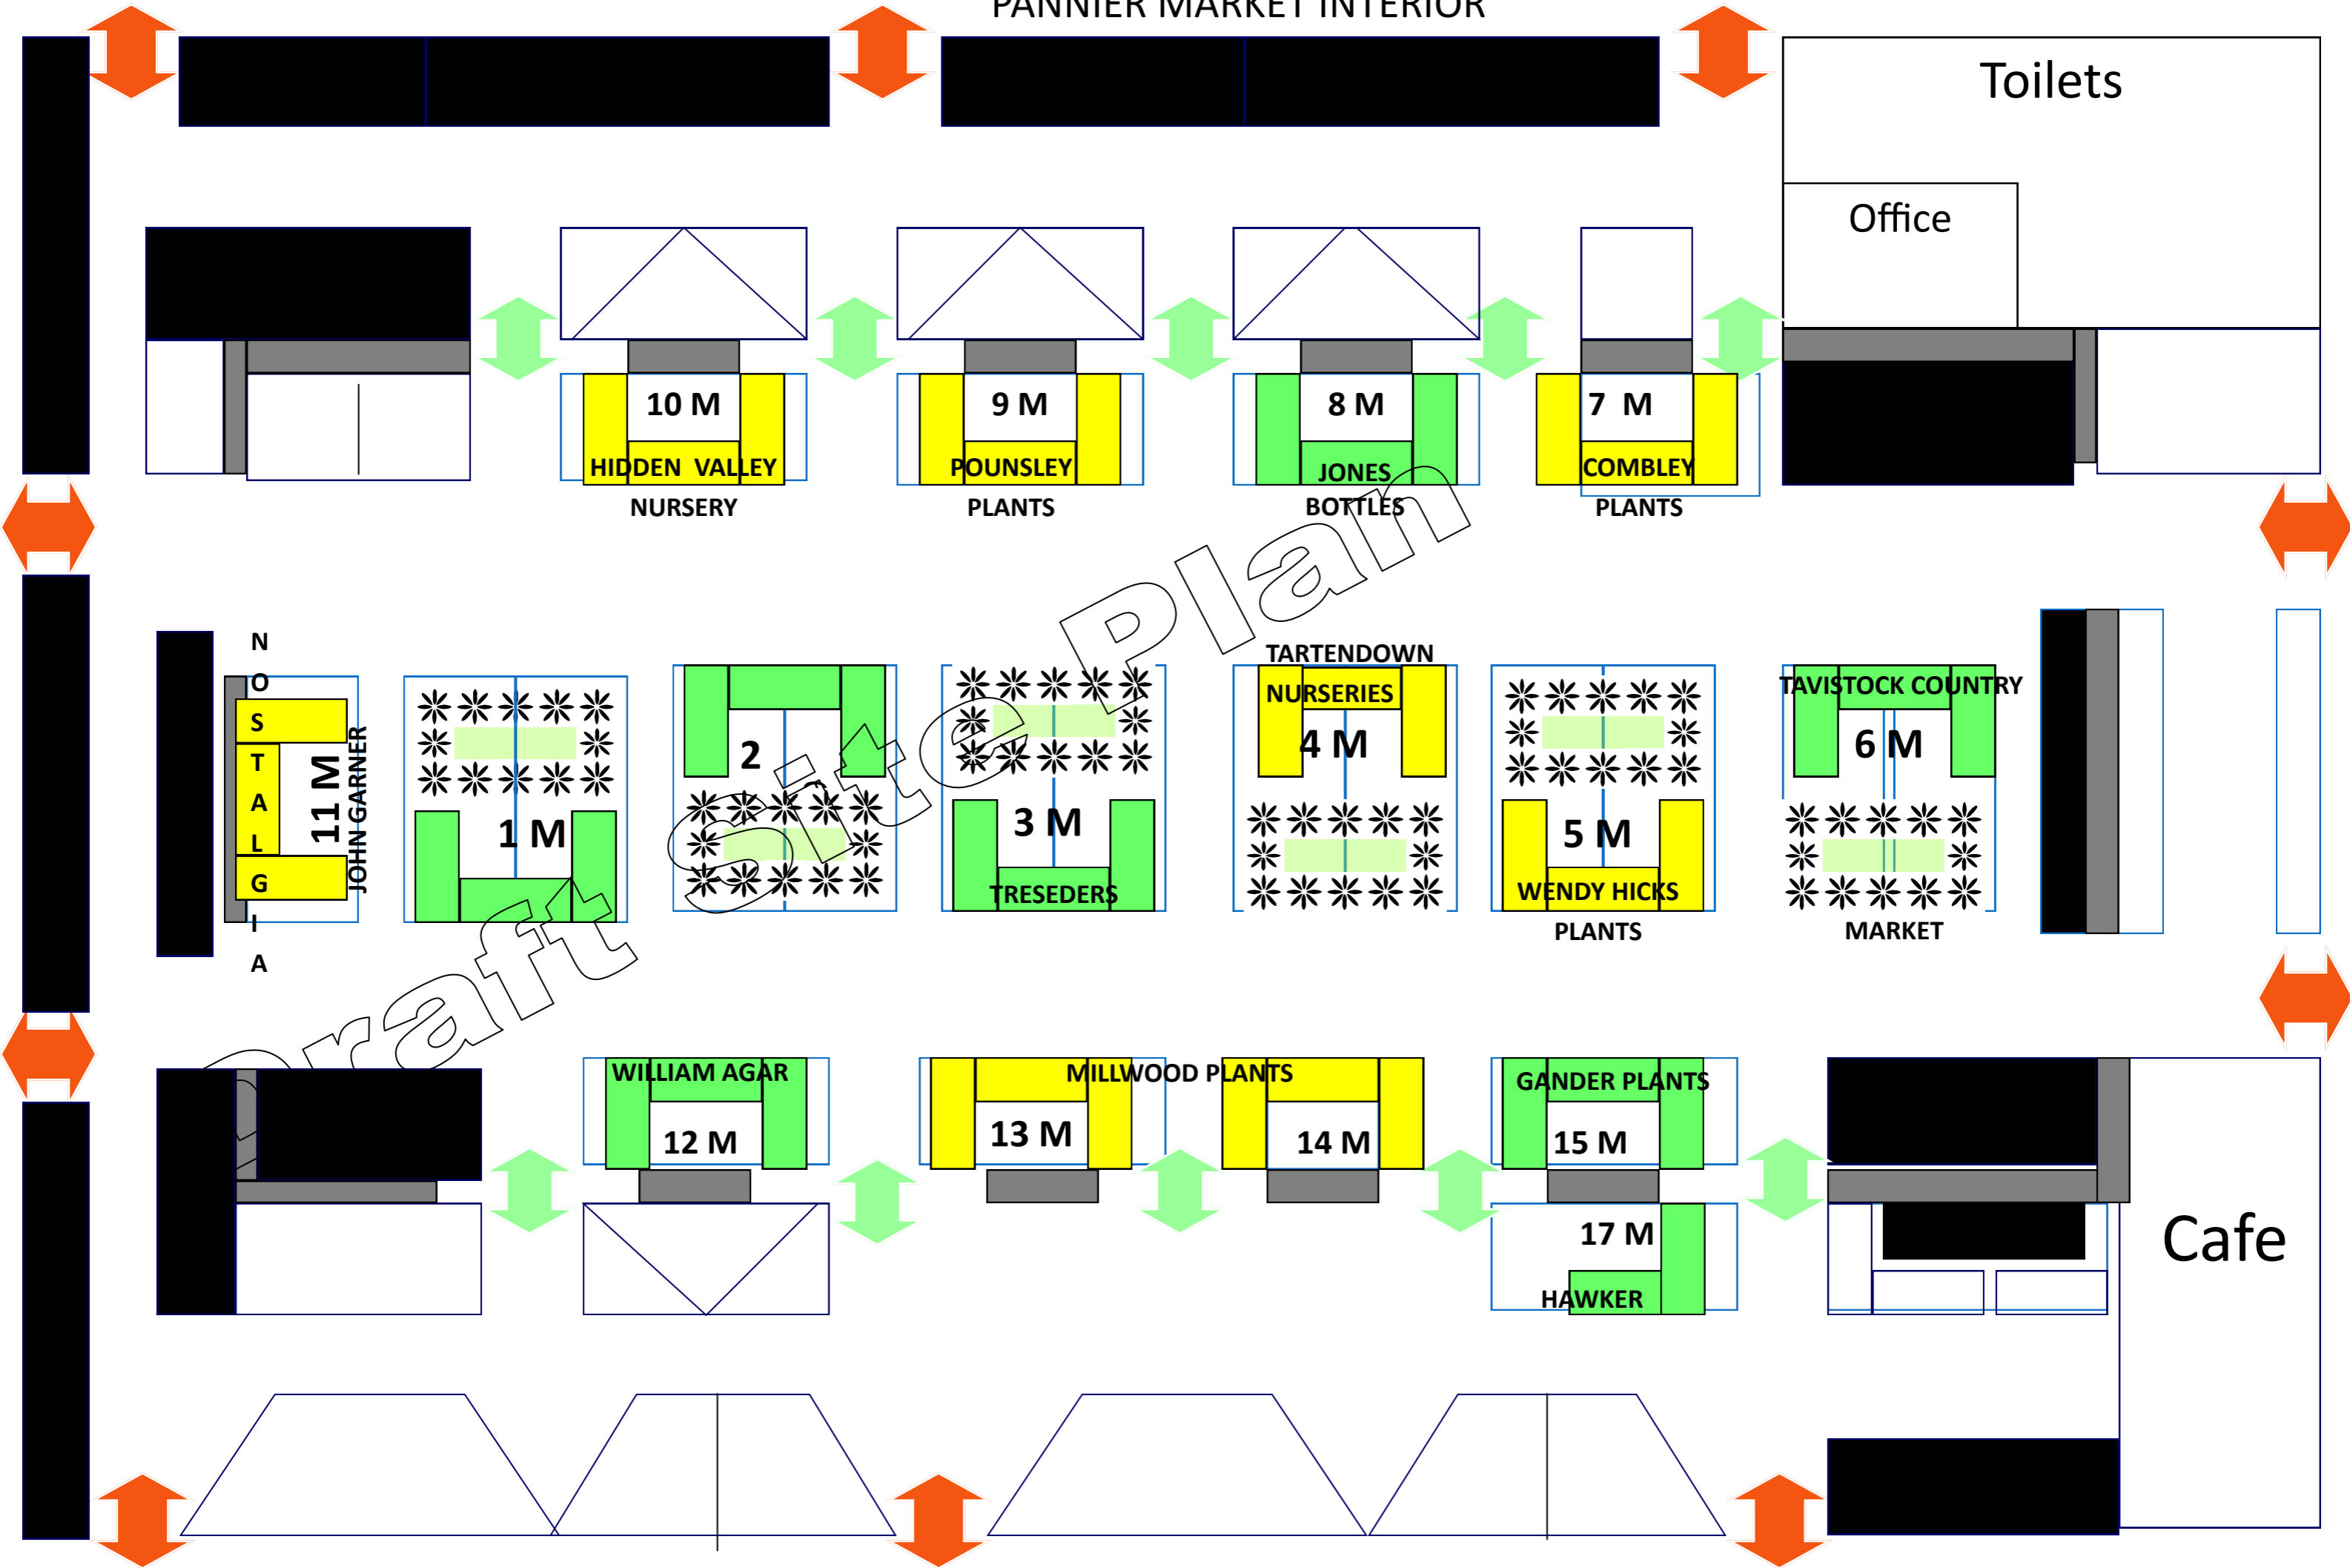

PANNIER MARKET INTERIOR

DC

Dukes Cafe

Dukes Cafe

3 MC

4 MC

5 MC

6 MC

7 MC

PANNIER MARKET PERIMETER

ROAD

PM

6 MP

7 MP

PM

8 MP

15 MP

16 MP

Cafe

ROAD

Vehicle Exit

Draft Site Plan

BEDFORD SQUARE

See Separate
Guildhall Car Park
Floor Plan