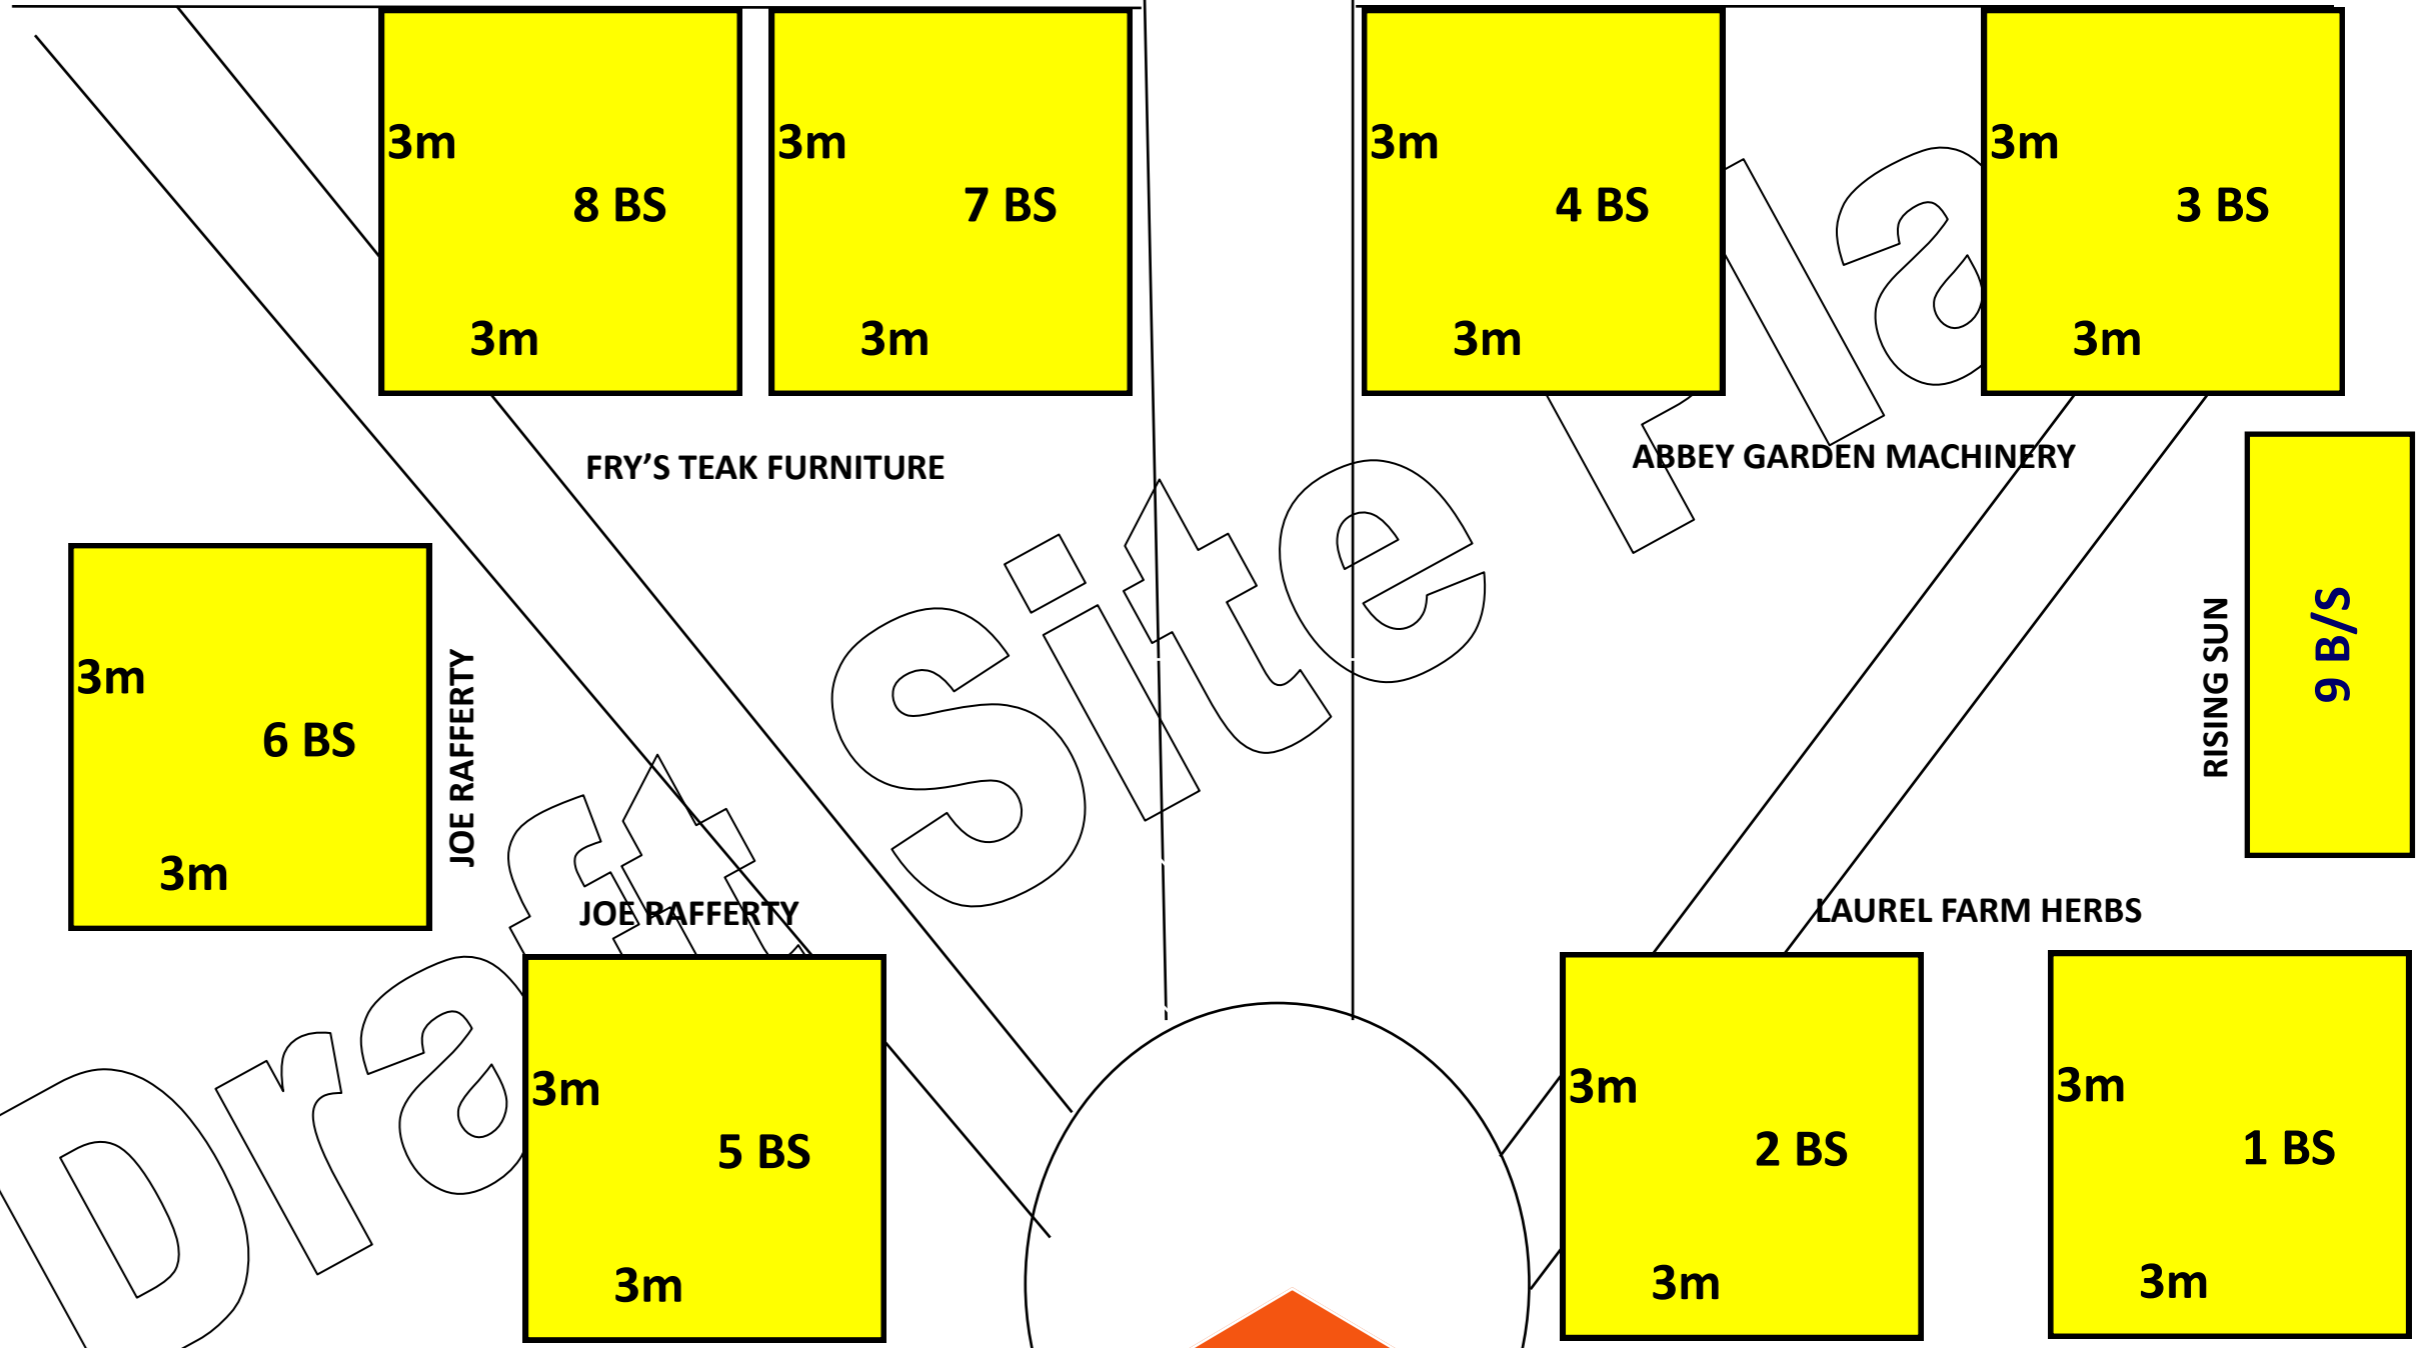

7 MC

PANNIER MARKET PERIMETER

ROAD

PM

6 MP

7 MP

PM

8 MP

15 MP

16 MP

Cafe

ROAD

Vehicle Exit

Draft Site Plan

BEDFORD SQUARE

See Separate
Guildhall Car Park
Floor Plan

BEDFORD

SQUARE

Town Hall