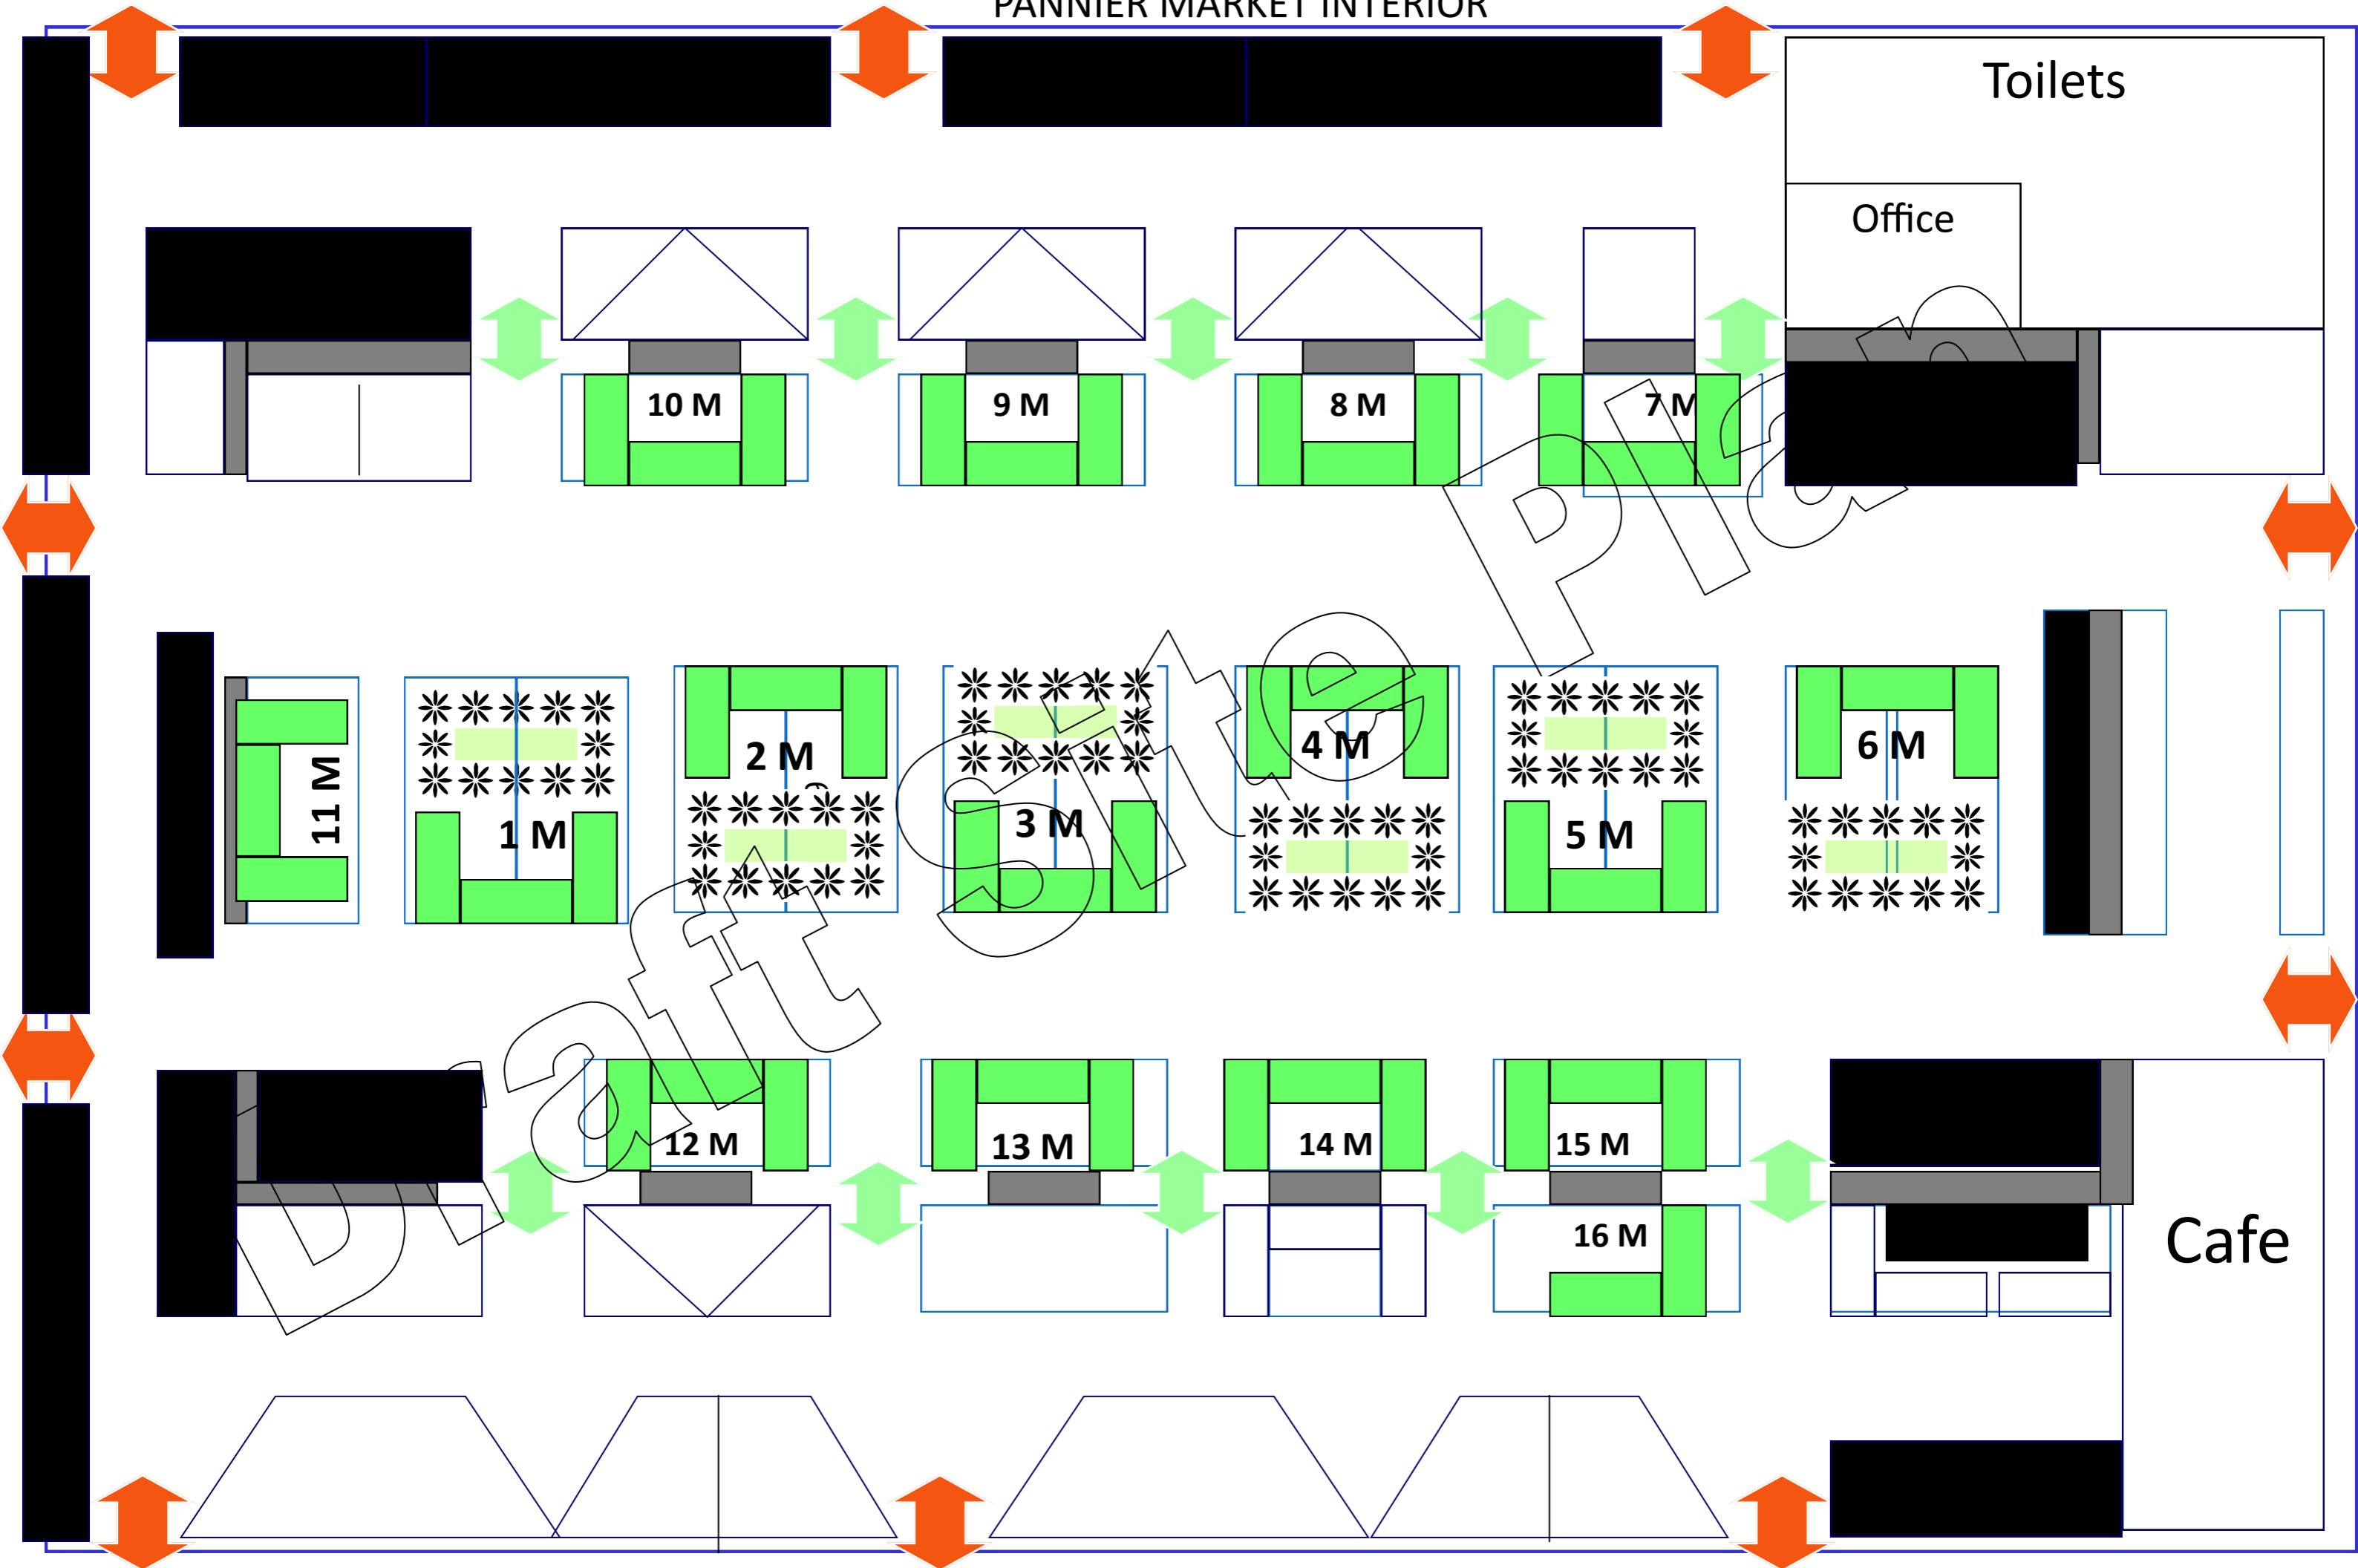

PANNIER MARKET INTERIOR

DC

Dukes Cafe

Dukes Cafe

3 MC

4 MC

5 MC

6 MC

7 MC

PANNIER MARKET PERIMETER

ROAD

7 MP

8 MP

9 MP

PM

10 MP

11 MP

12 MP

13 MP

6 MP

5 MP

4 MP

3 MP

2 MP

Cafe

Vehicle Exit

BEDFORD SQUARE

BEDFORD

SQUARE

Town Hall