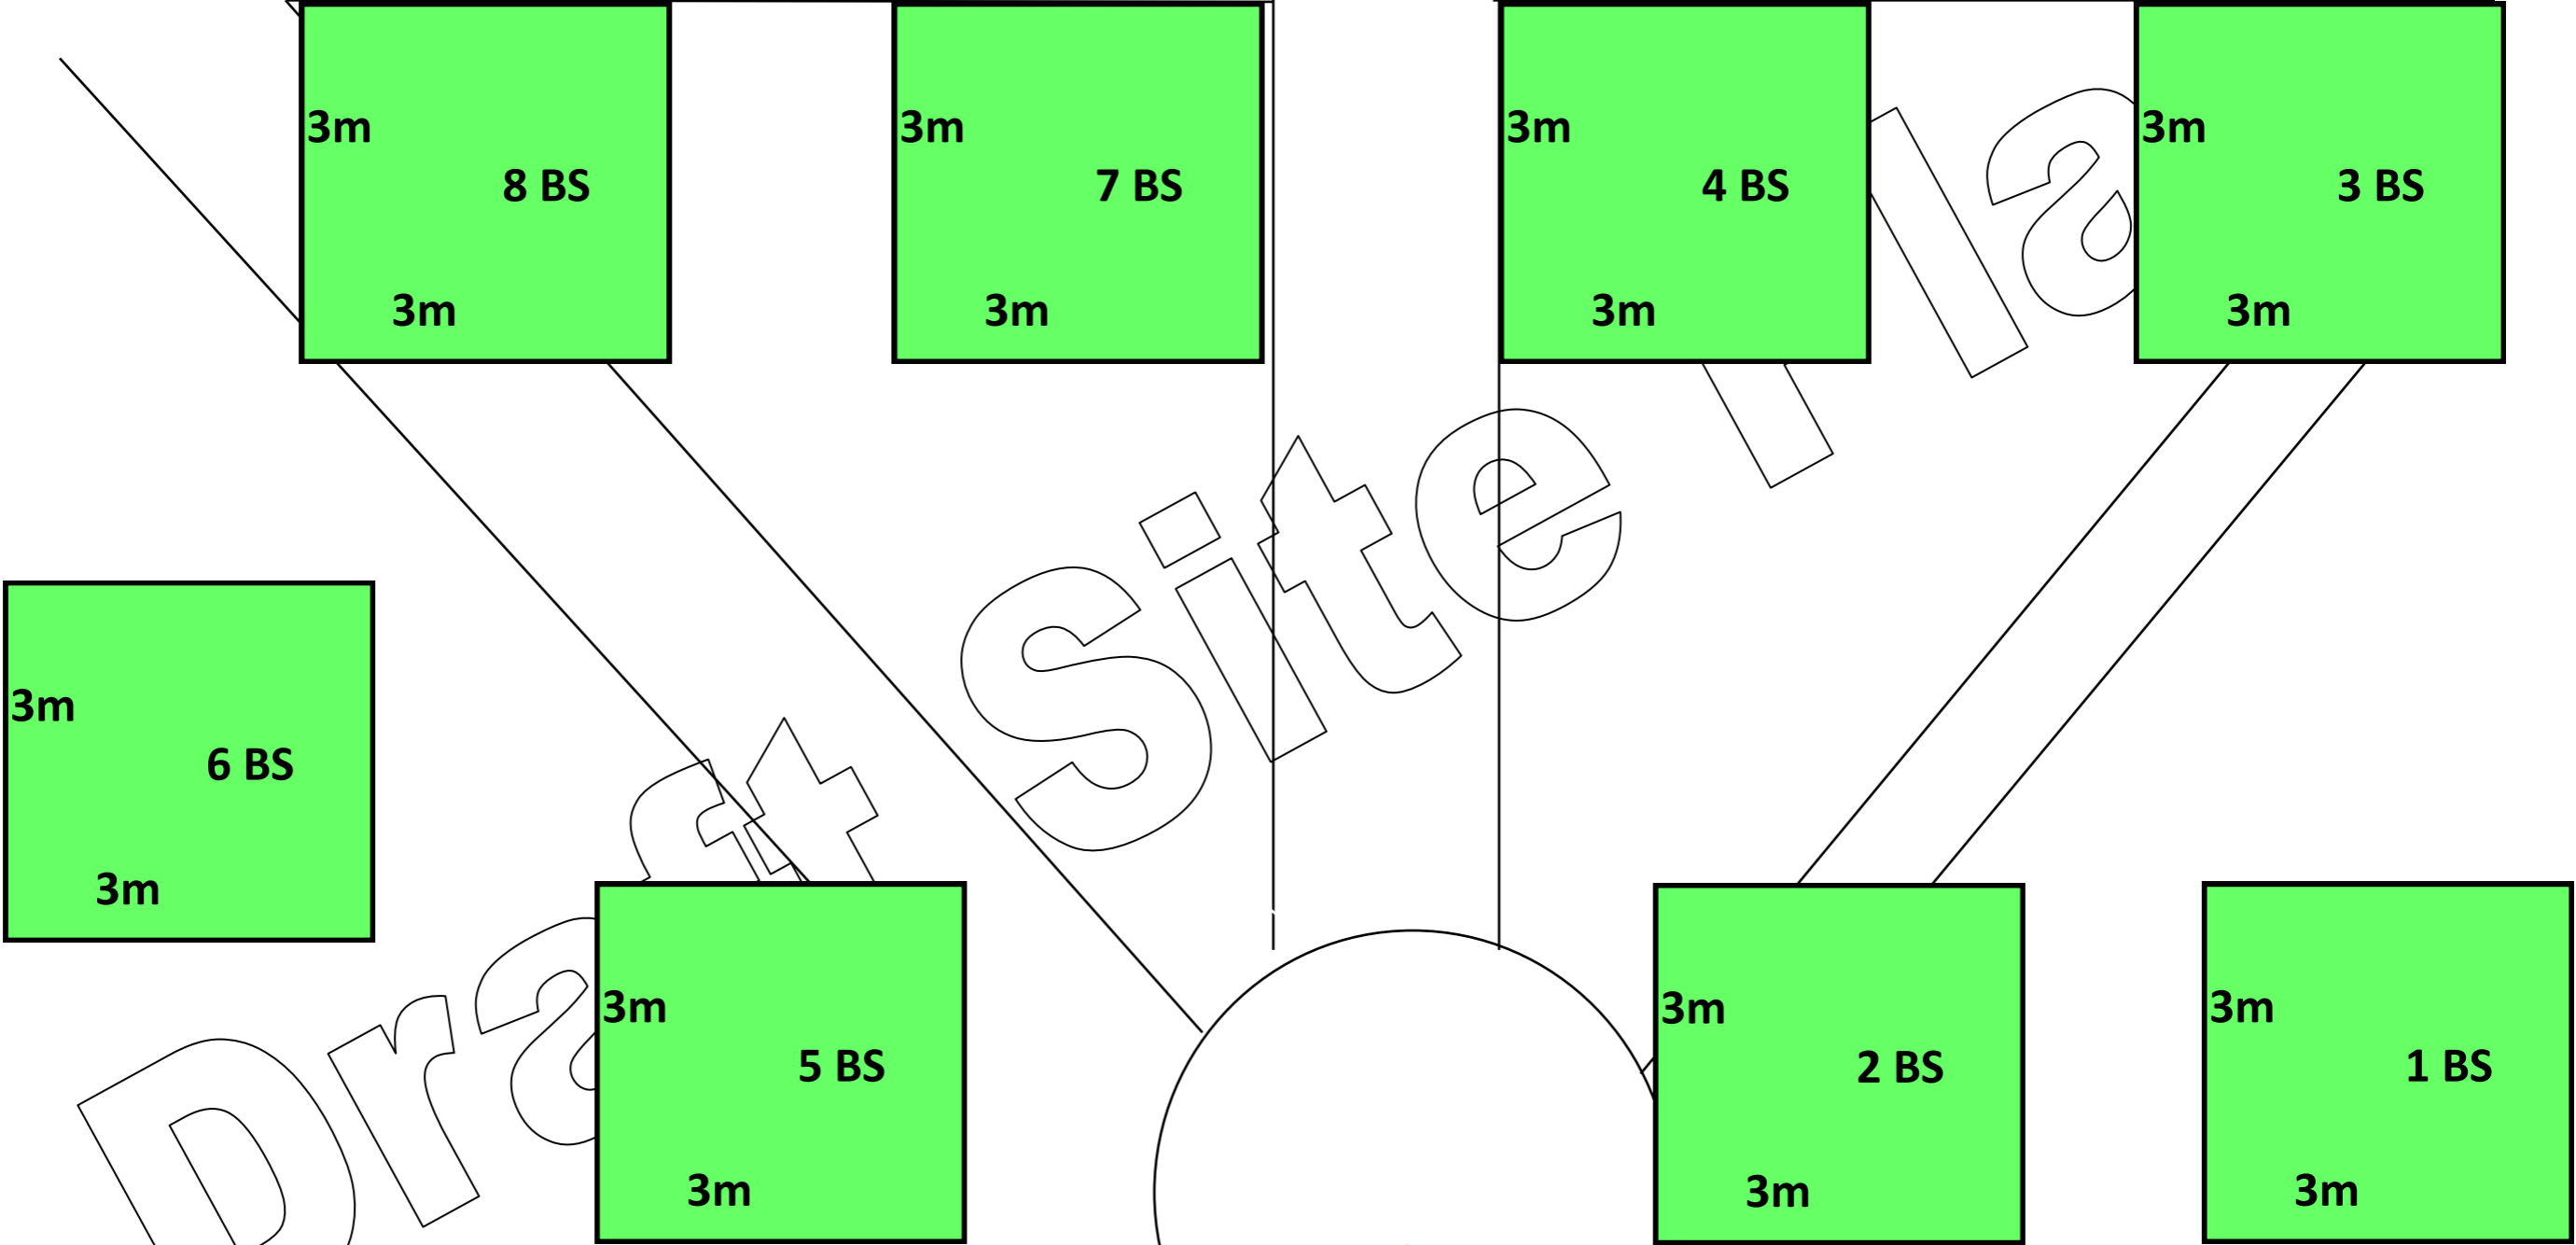

7 MC

PANNIER MARKET PERIMETER

ROAD

7 MP

8 MP

9 MP

PM

10 MP

Cafe

Vehicle Exit

BEDFORD SQUARE

BEDFORD

SQUARE

Town Hall