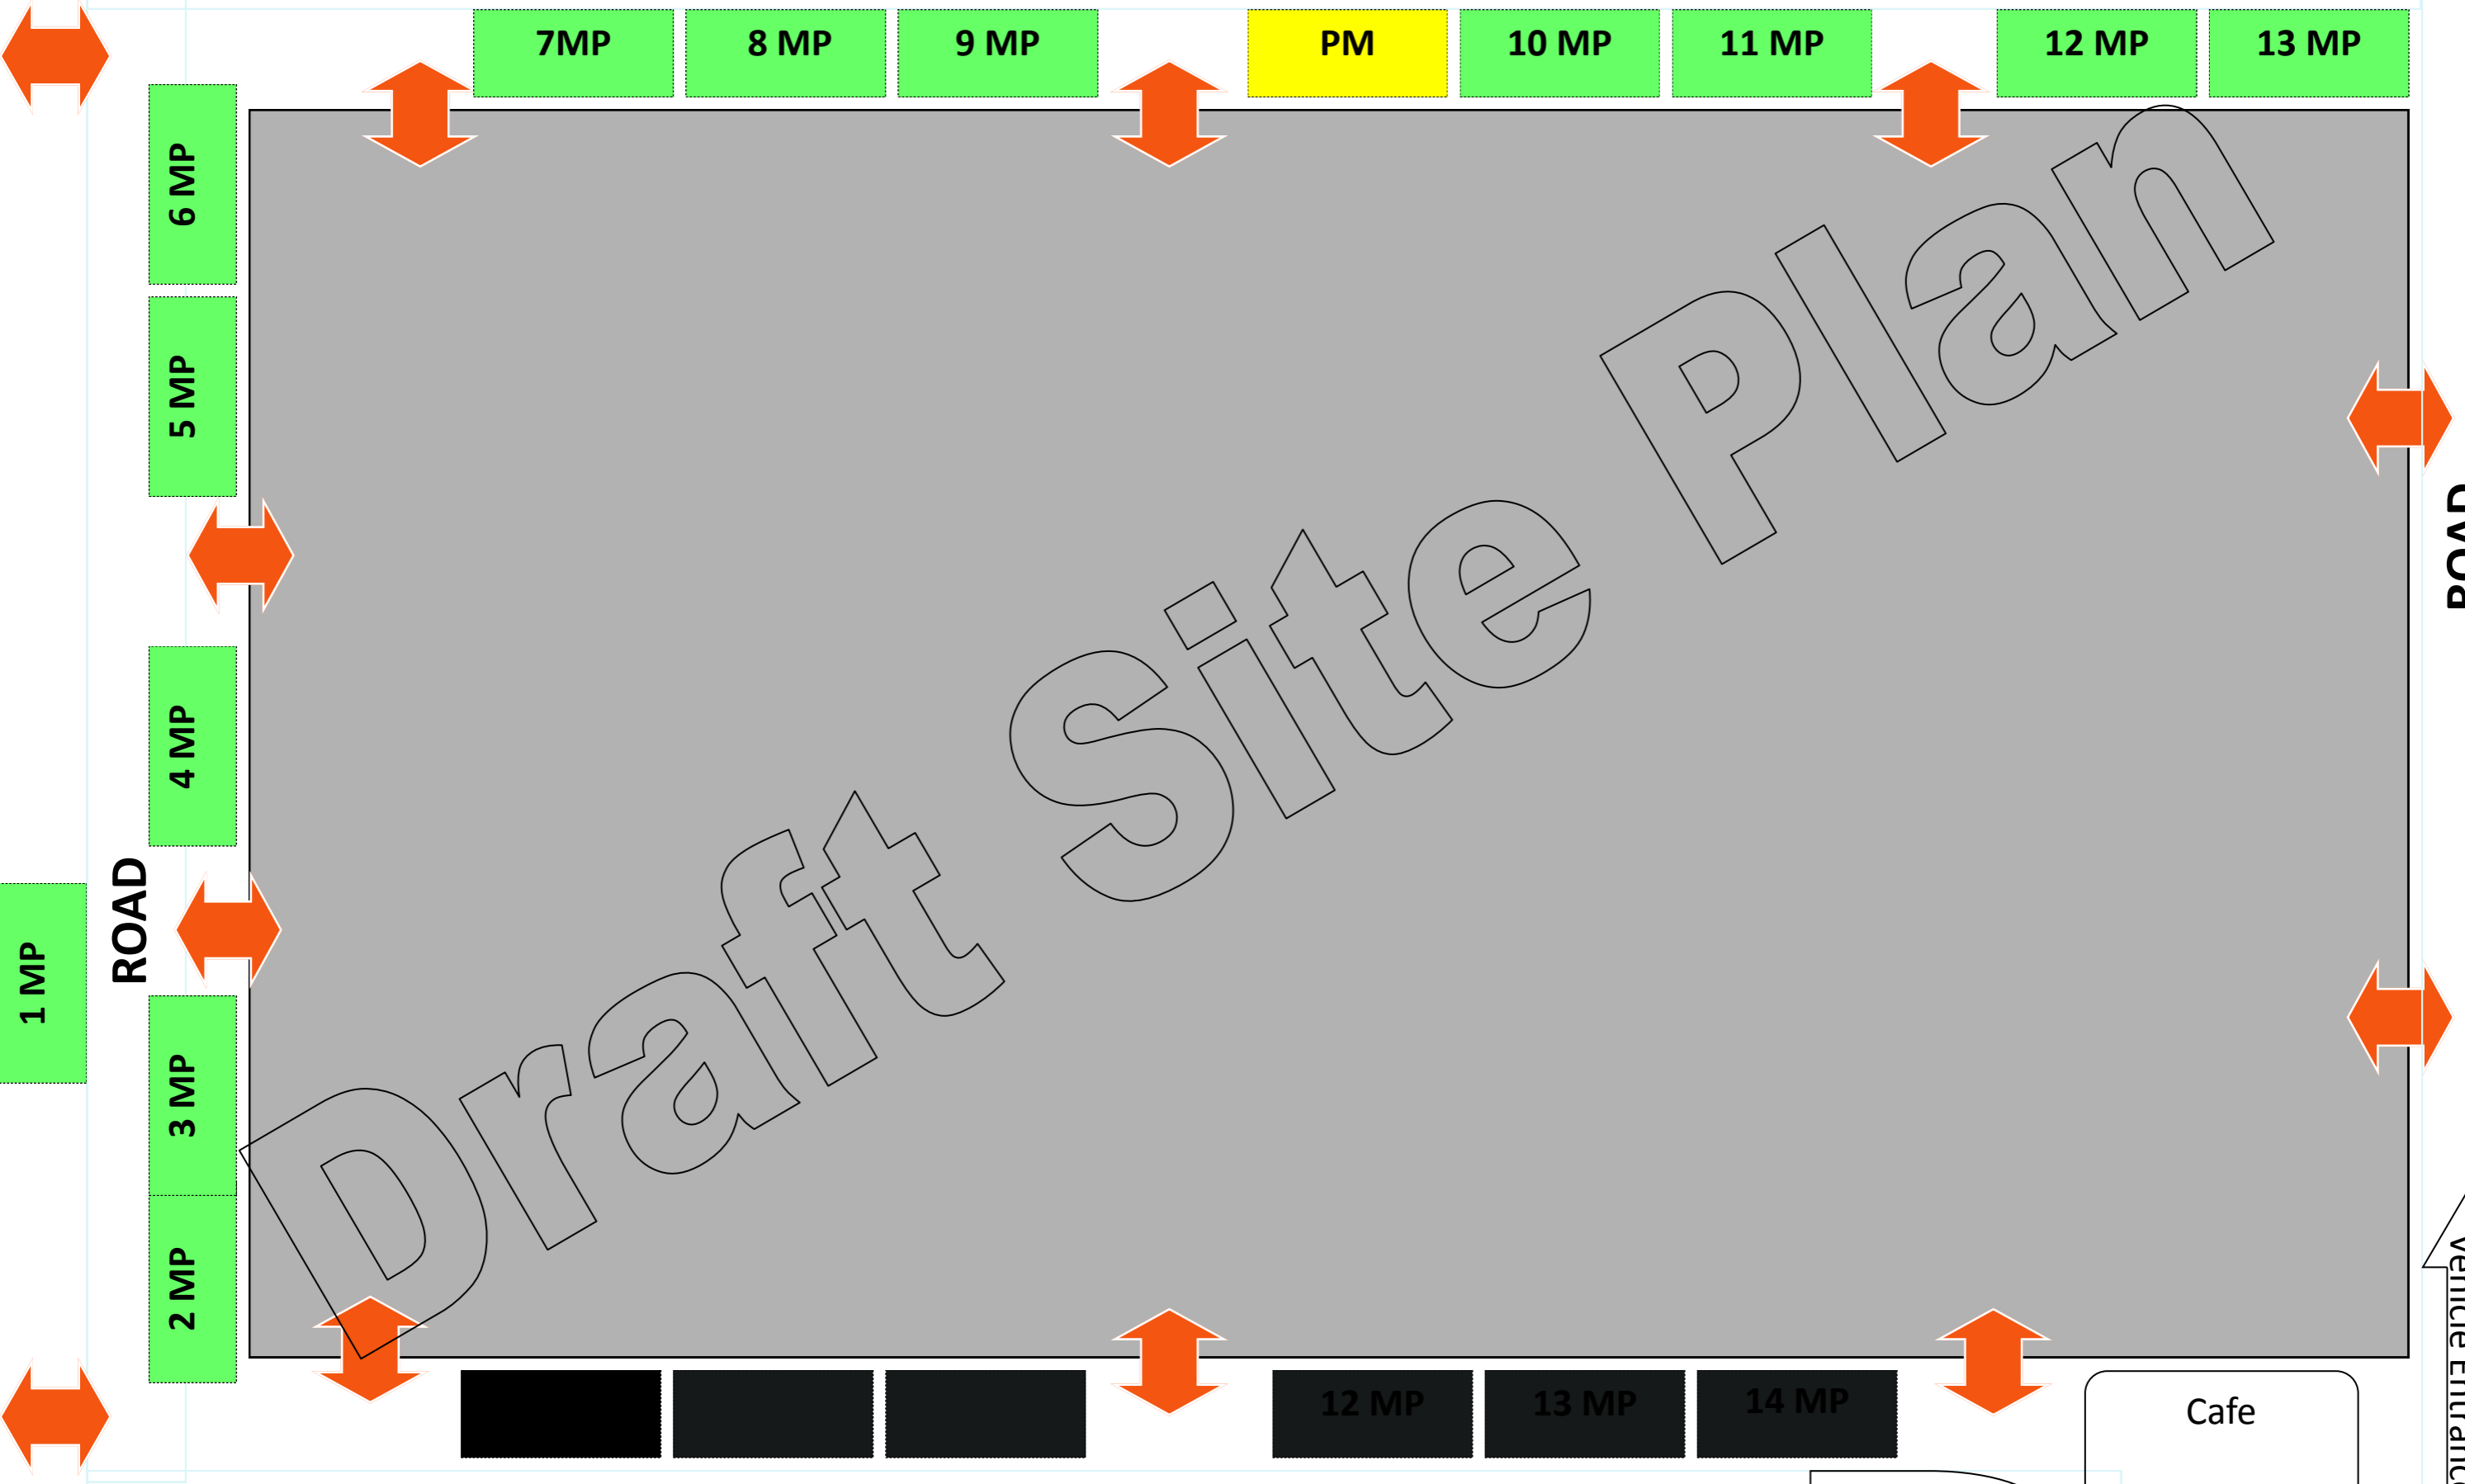

7 MC

PANNIER MARKET PERIMETER

ROAD

7 MP

8 MP

9 MP

PM

10 MP

1 MP

ROAD

ROAD

Vehicle Entrance

ROAD

12 MP

13 MP

14 MP

Cafe

Vehicle Exit

BEDFORD SQUARE

BEDFORD

SQUARE

Town Hall