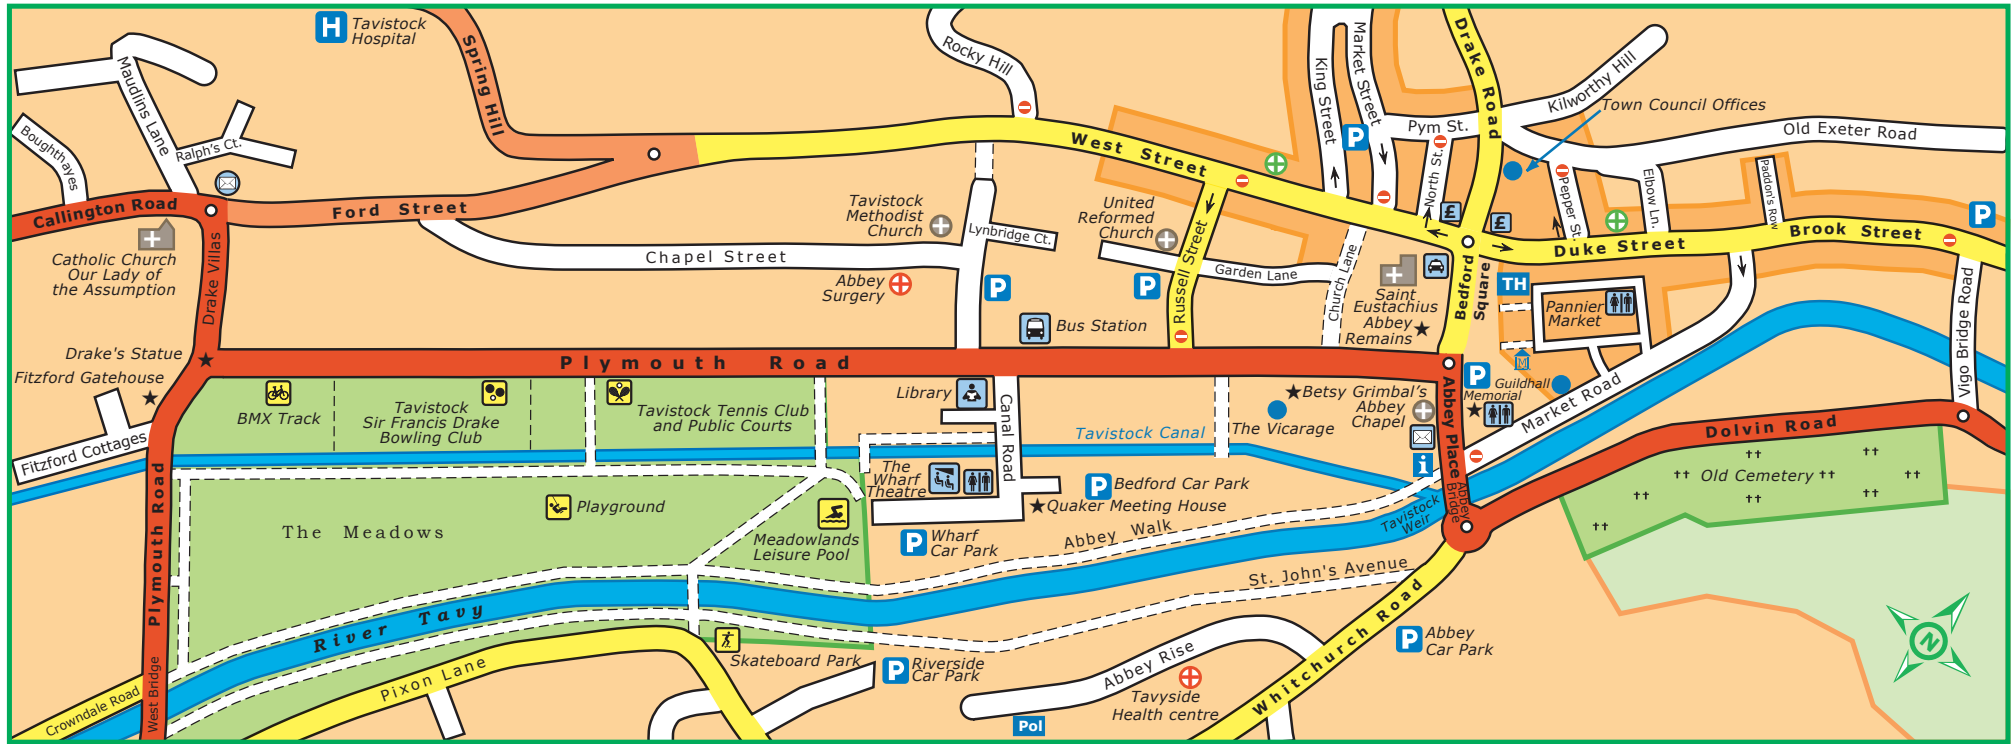

Tavistock Town Centre

ROADS, RIVERS AND PATHS

- A Road
- B Road
- Secondary Route
- Minor Road
- Footpath
- No Entry
- One-Way Street
- River
- Canal

LAND USE

- Urban
- Primary Shopping
- Countryside
- Public Park
- Cemetery